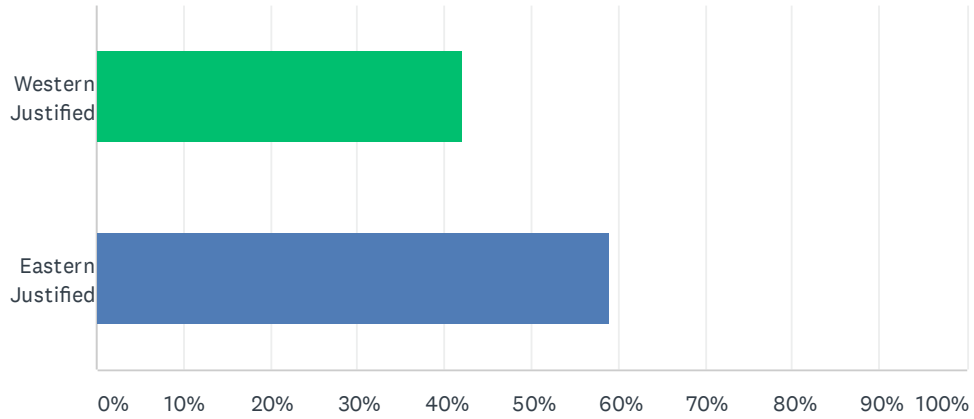

Answered: 368 Skipped: 94

ANSWER CHOICES	RESPONSES	
Concept A & C	52.99%	195
Concept B	47.01%	173
Total Respondents: 368		

Which Athletic Field Concept Do You Prefer?

1. CONCEPT A & C

2. CONCEPT B

Q3 Which tennis court layout concept do you prefer of the two options shown below?

Answered: 348 Skipped: 114

ANSWER CHOICES	RESPONSES	
Western Justified	41.95%	146
Eastern Justified	58.91%	205
Total Respondents: 348		

Which Tennis Court Layout Concept
Do You Prefer?

1. WESTERN JUSTIFIED