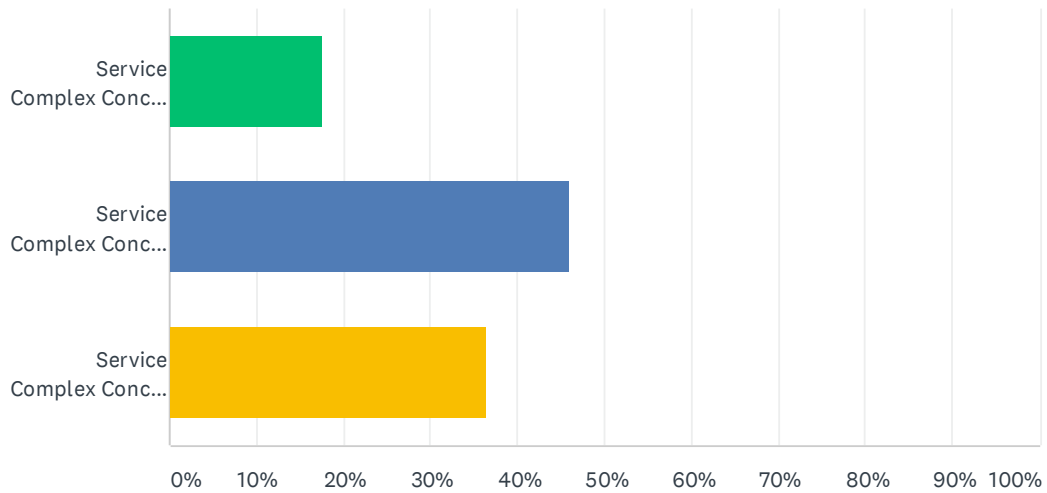

Q1 Which park service complex concept do you prefer of the three shown below?

Answered: 400 Skipped: 62

ANSWER CHOICES	RESPONSES	
Service Complex Concept A	17.50%	70
Service Complex Concept B	46.00%	184
Service Complex Concept C	36.50%	146
TOTAL		400