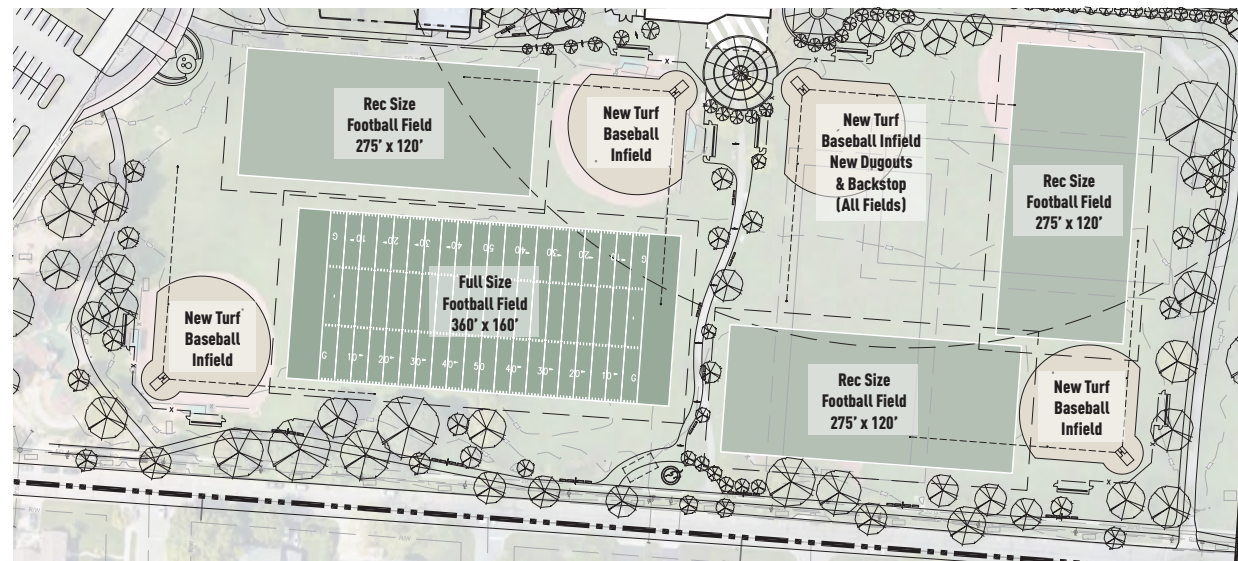

Which Park Service Complex Concept Do You Prefer?

1. CONCEPT A - Building Pods with Connecting Overhead Canopies

2. CONCEPT B - Single Building with North / South Covered Patios

3. CONCEPT C - Single Building with East / West Covered Patios

Answered: 368 Skipped: 94

ANSWER CHOICES	RESPONSES	
Concept A & C	52.99%	195
Concept B	47.01%	173
Total Respondents: 368		

Which Athletic Field Concept Do You Prefer?

1. CONCEPT A & C

2. CONCEPT B

Q3 Which tennis court layout concept do you prefer of the two options shown below?

Answered: 348 Skipped: 114

ANSWER CHOICES	RESPONSES	
Western Justified	41.95%	146
Eastern Justified	58.91%	205
Total Respondents: 348		

Which Tennis Court Layout Concept
Do You Prefer?

1. WESTERN JUSTIFIED

2. EASTERN JUSTIFIED

Q4 Do you prefer the enlarged South Plaza shown below? Please note that the lines shown on the football field are for illustration purposes only and will not be a permanent feature of the finished design.