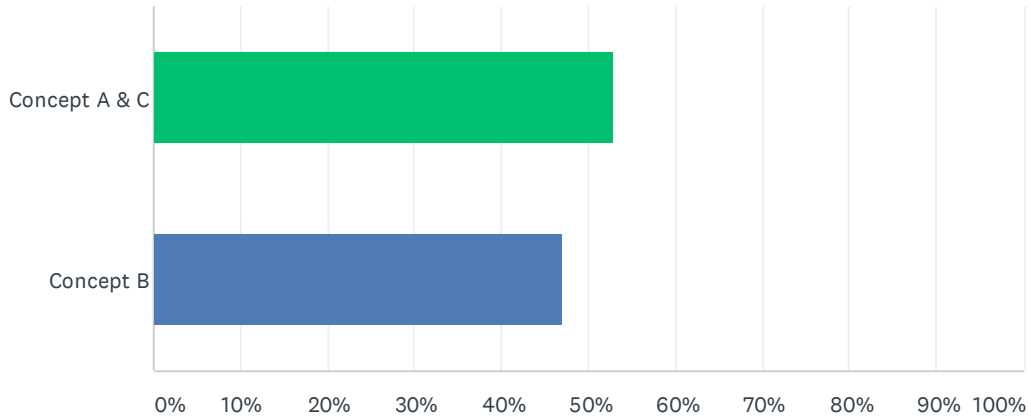

Q2 Which Athletic Field Concept do you prefer from the two options shown below? Please note that the lines shown on the football field in the Athletic Fields Concepts are for illustration purposes only and will not be a permanent feature of the finished design.

Answered: 368 Skipped: 94

ANSWER CHOICES	RESPONSES	
Concept A & C	52.99%	195
Concept B	47.01%	173
Total Respondents: 368