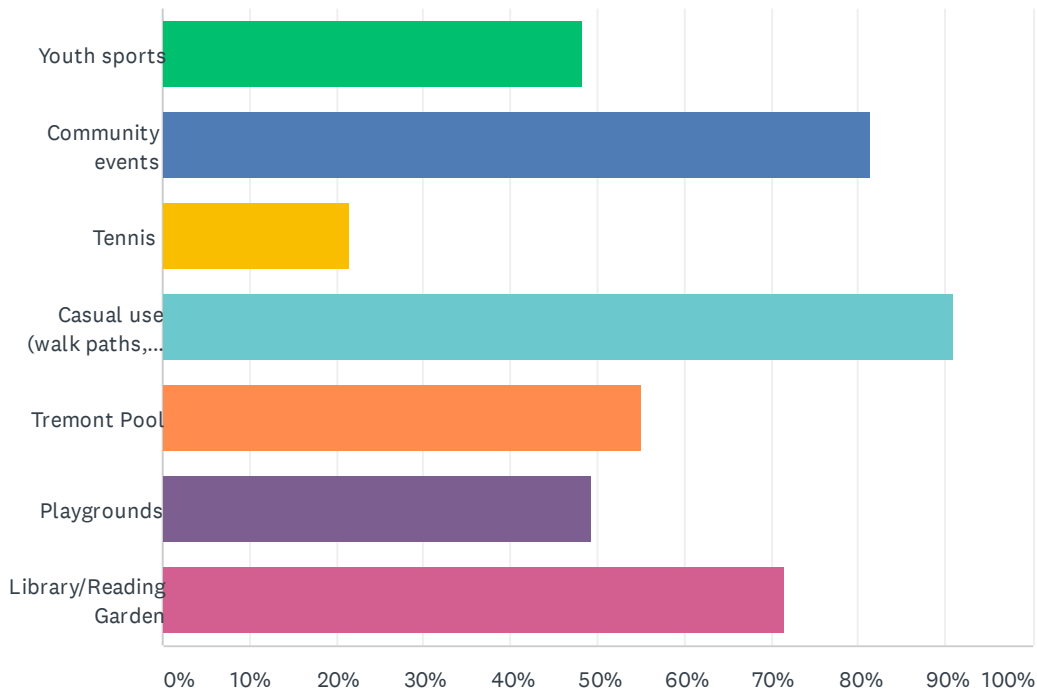

2. EASTERN JUSTIFIED

Q4 Do you prefer the enlarged South Plaza shown below? Please note that the lines shown on the football field are for illustration purposes only and will not be a permanent feature of the finished design.

Answered: 408 Skipped: 54

ANSWER CHOICES	RESPONSES	
Yes	61.27%	250
No	38.73%	158
Total Respondents: 408		

Do You Prefer the Enlarged South Plaza?

- YES
- NO

Do You Prefer the Open Air Athletic Shelter?

- YES
- NO

Q5 Do you prefer the Open Air Athletic Shelter shown below? Please note that the lines shown on the football field are for illustration purposes only and will not be a permanent feature of the finished design.

Answered: 410 Skipped: 52

ANSWER CHOICES	RESPONSES	
Yes	76.34%	313
No	23.66%	97
Total Respondents: 410		

Q6 Please check all of the ways in which you or your family members use Northam Park:

Answered: 452 Skipped: 10